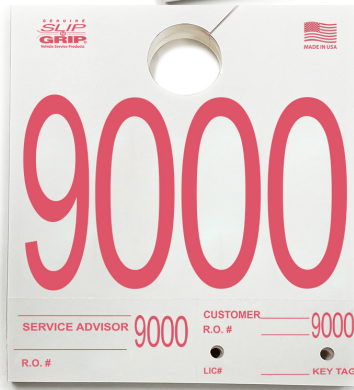

These large hang tags make organizing and locating customer vehicles easier, giving you more time to spend on servicing the customer! Keep your shop running efficiently with these dispatch numbers.

- Heavy card stock for durability
- 3-part perforated tags allow you to match keys with cars
- Size: 7.5" x 6.5"
- Large font size increases visibility
- Large hole accommodates all vehicles
- 3 & 4 digit: 000-9999
- Custom colors and printing available
- Made in the USA
- 1,000 per box

WORK ORDER HOLDERS

Keep work orders clean and protected from dirt and spills while keeping the ticket in clear sight with the customer's car.

- Available in both 10.5" x 14.5" and 11" x 13" sizes to accommodate most forms
- Clear or solid back with handles
- Heavy duty vinyl material to also hold car keys
- Flexibleplastic and vinyl materials